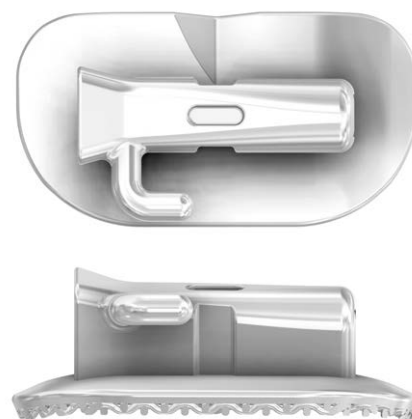

# *Tulip buccal tubes*

*Faster ligating – more patient comfort*

# Tulip buccal tubes

The Tulip buccal tubes owe their name to the tulip-shaped entrance funnel. It has been dimensioned especially large to allow quick and easy insertion of the archwires. Your patients will be delighted by the extremely flat design which guarantees a high level of comfort.

Tulip buccal tubes are available as single buccal tubes with hooks on Large Pad or on the extra big Big Foot Pad.

Maxillary	Tooth	Torque	Angulation	distal Offset	Slot	on Large Pad		on Big Foot Pad	
						right	left	right	left
76   67	0°	-	-	0°	.018" x .028"	743L0714	742L0714	743B0714	742B0714
					.022" x .028"	743L0712	742L0712	743B0712	742B0712
76   67	-10°	-	-	0°	.018" x .028"	743L0724	742L0724	743B0724	742B0724
					.022" x .028"	743L0722	742L0722	743B0722	742B0722
76   67	-10°	-	-	6°	.018" x .028"	743L0734	742L0734	743B0734	742B0734
					.022" x .028"	743L0732	742L0732	743B0732	742B0732
76   67	-14°	-	-	10°	.018" x .028"	743L0744	742L0744	743B0744	742B0744
					.022" x .028"	743L0742	742L0742	743B0742	742B0742
76   67	-14°	-	-	14°	.018" x .028"	743L0754	742L0754	743B0754	742B0754
					.022" x .028"	743L0752	742L0752	743B0752	742B0752

Mandibular	Tooth	Torque	Angulation	distal Offset	Slot	on Large Pad		on Big Foot Pad	
						right	left	right	left
7   7	-10°	-	-	0°	.018" x .028"	742T0724	743T0724	-	-
					.022" x .028"	742T0722	743T0722	-	-
76   67	-20°	-	-	0°	.018" x .028"	743L1714	742L1714	743B1714	742B1714
					.022" x .028"	743L1712	742L1712	743B1712	742B1712
76   67	-25°	-	-	6°	.018" x .028"	743L1724	742L1724	743B1724	742B1724
					.022" x .028"	743L1722	742L1722	743B1722	742B1722
76   67	-30°	-	-	6°	.018" x .028"	743L1734	742L1734	743B1734	742B1734
					.022" x .028"	743L1732	742L1732	743B1732	742B1732