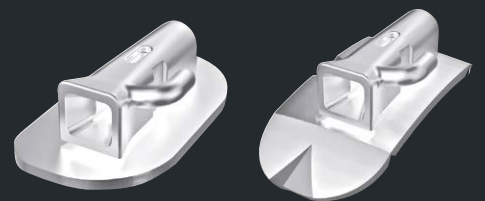

# *Tulip buccal tubes*

*Faster ligating – more patient comfort*

# Tulip buccal tubes

The Tulip buccal tubes owe their name to the tulip-shaped entrance funnel. It has been dimensioned especially large to allow quick and easy insertion of the archwires. Your patients will be delighted by the extremely flat design which guarantees a high level of comfort.

Tulip buccal tubes are available as single buccal tubes with hooks on Large Pad or on the extra big Big Foot Pad.

Maxillary	Tooth	Torque	Angulation	distal Offset	Slot	on Large Pad		on Big Foot Pad	
						right	left	right	left
76   67	0°	-	-	0°	.018" x .028"	743L0714	742L0714	743B0714	742B0714
					.022" x .028"	743L0712	742L0712	743B0712	742B0712
76   67	-10°	-	-	0°	.018" x .028"	743L0724	742L0724	743B0724	742B0724
					.022" x .028"	743L0722	742L0722	743B0722	742B0722
76   67	-10°	-	-	6°	.018" x .028"	743L0734	742L0734	743B0734	742B0734
					.022" x .028"	743L0732	742L0732	743B0732	742B0732
76   67	-14°	-	-	10°	.018" x .028"	743L0744	742L0744	743B0744	742B0744
					.022" x .028"	743L0742	742L0742	743B0742	742B0742
76   67	-14°	-	-	14°	.018" x .028"	743L0754	742L0754	743B0754	742B0754
					.022" x .028"	743L0752	742L0752	743B0752	742B0752

Mandibular	Tooth	Torque	Angulation	distal Offset	Slot	on Large Pad		on Big Foot Pad	
						right	left	right	left
7   7	-10°	-	-	0°	.018" x .028"	742T0724	743T0724	-	-
					.022" x .028"	742T0722	743T0722	-	-
76   67	-20°	-	-	0°	.018" x .028"	743L1714	742L1714	743B1714	742B1714
					.022" x .028"	743L1712	742L1712	743B1712	742B1712
76   67	-25°	-	-	6°	.018" x .028"	743L1724	742L1724	743B1724	742B1724
					.022" x .028"	743L1722	742L1722	743B1722	742B1722
76   67	-30°	-	-	6°	.018" x .028"	743L1734	742L1734	743B1734	742B1734
					.022" x .028"	743L1732	742L1732	743B1732	742B1732