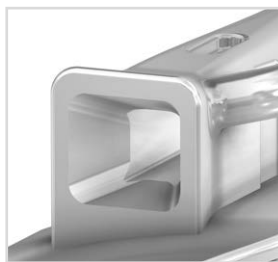

# *Tulip buccal tubes*

*Faster ligating – more patient comfort*

# Tulip buccal tubes

The Tulip buccal tubes owe their name to the tulip-shaped entrance funnel. It has been dimensioned especially large to allow quick and easy insertion of the archwires. Your patients will be delighted by the extremely flat design which guarantees a high level of comfort.

Tulip buccal tubes are available as single buccal tubes with hooks on Large Pad or on the extra big Big Foot Pad.

Maxillary	Tooth	Torque	Angulation	distal Offset	Slot	on Large Pad		on Big Foot Pad	
						right	left	right	left
76   67	0°	-	-	0°	.018" x .028"	743L0714	742L0714	743B0714	742B0714
					.022" x .028"	743L0712	742L0712	743B0712	742B0712
76   67	-10°	-	-	0°	.018" x .028"	743L0724	742L0724	743B0724	742B0724
					.022" x .028"	743L0722	742L0722	743B0722	742B0722
76   67	-10°	-	-	6°	.018" x .028"	743L0734	742L0734	743B0734	742B0734
					.022" x .028"	743L0732	742L0732	743B0732	742B0732
76   67	-14°	-	-	10°	.018" x .028"	743L0744	742L0744	743B0744	742B0744
					.022" x .028"	743L0742	742L0742	743B0742	742B0742
76   67	-14°	-	-	14°	.018" x .028"	743L0754	742L0754	743B0754	742B0754
					.022" x .028"	743L0752	742L0752	743B0752	742B0752